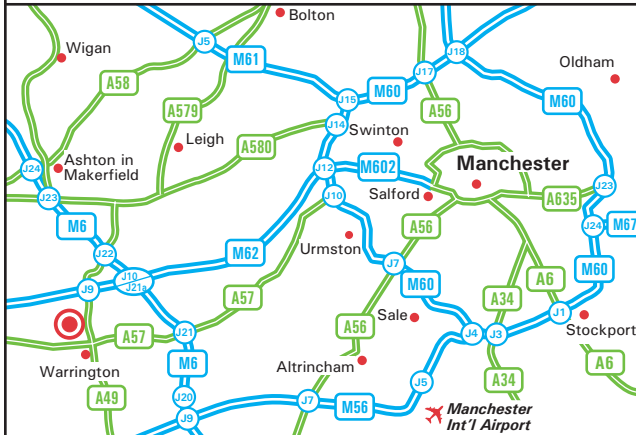

### From M6

- Leave the M6 at Junction 21 (signed Warrington, Irlam & A57).
- Join A57 (Manchester Road) towards Warrington.
- Continue into Warrington and at the traffic lights junction with the A50 continue ahead, and turn right onto the A574 Padgate Lane, then turn left onto Marsh House Lane.
- Continue to the junction with the B5210 and turn right onto Longford Street (A574).
- At the traffic lights junction with the A49 continue ahead onto Kerfoot Street.
- We are situated on the left hand side.

### From M62

- Leave the M62 at Junction 9 and join the A49 towards Warrington.
- Continue ahead over two roundabouts and at the traffic lights junction with the A574 turn right onto Kerfoot Street.
- We are situated on the left hand side.

### By Train

- Bank Quay Station - serving major towns nationwide.
- Central Station - serving Manchester and Liverpool.
- We are a short taxi ride from both stations.
- For further information on times and fares, please telephone the National Rail Enquiry Line on 08457 48 49 50.